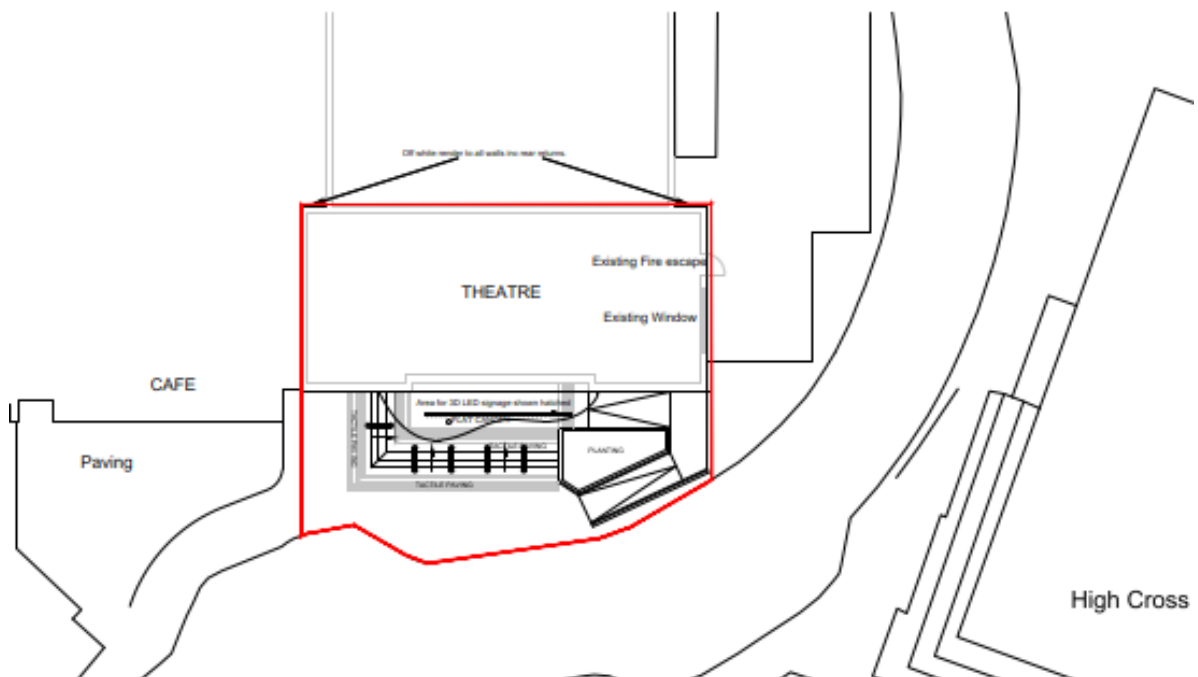

20/0461/FFU – THE CAMBERLEY THEATRE, KNOLL ROAD, CAMBERLEY

Location plan

Proposed Site Plan

Existing front elevation

Proposed front elevation

Proposed roof plan

Existing site photos

Front elevation

Facing High Cross Church

Facing Theatre Café/Ian Goodchild Centre

Knoll Road streetscene