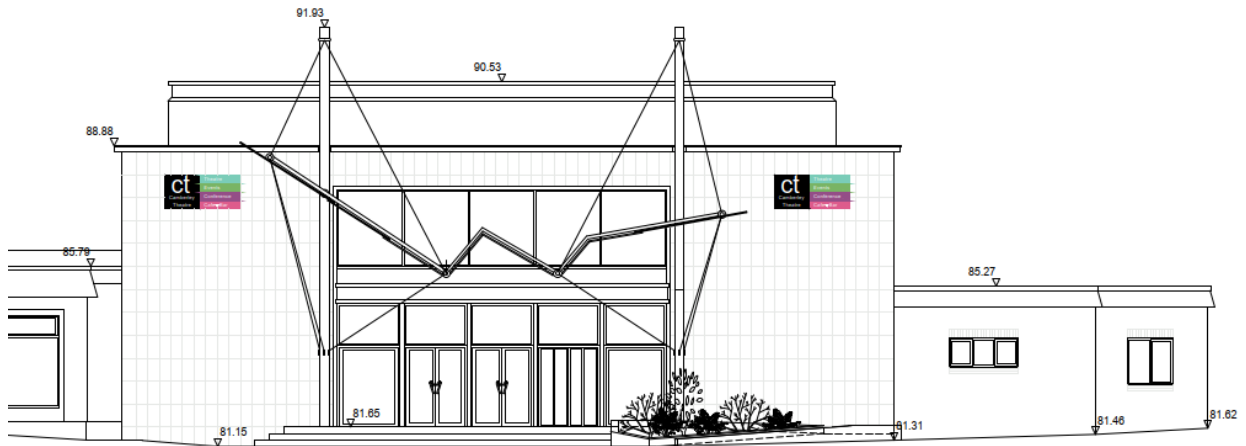

20/0461/FFU – THE CAMBERLEY THEATRE, KNOLL ROAD, CAMBERLEY

Location plan

Proposed Site Plan

Existing front elevation

Proposed front elevation

Proposed roof plan

Existing site photos

Front elevation