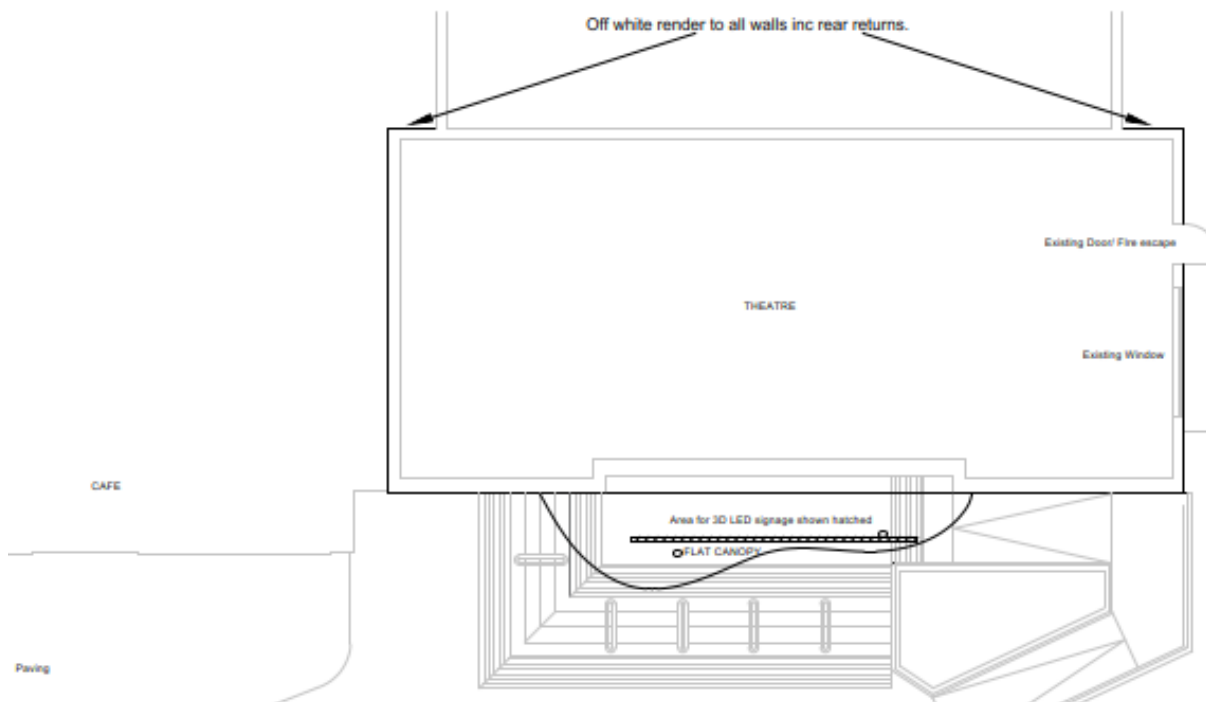

20/0461/FFU – THE CAMBERLEY THEATRE, KNOLL ROAD, CAMBERLEY

Location plan

Proposed Site Plan

Existing front elevation

Proposed front elevation

Proposed roof plan

Existing site photos

Front elevation