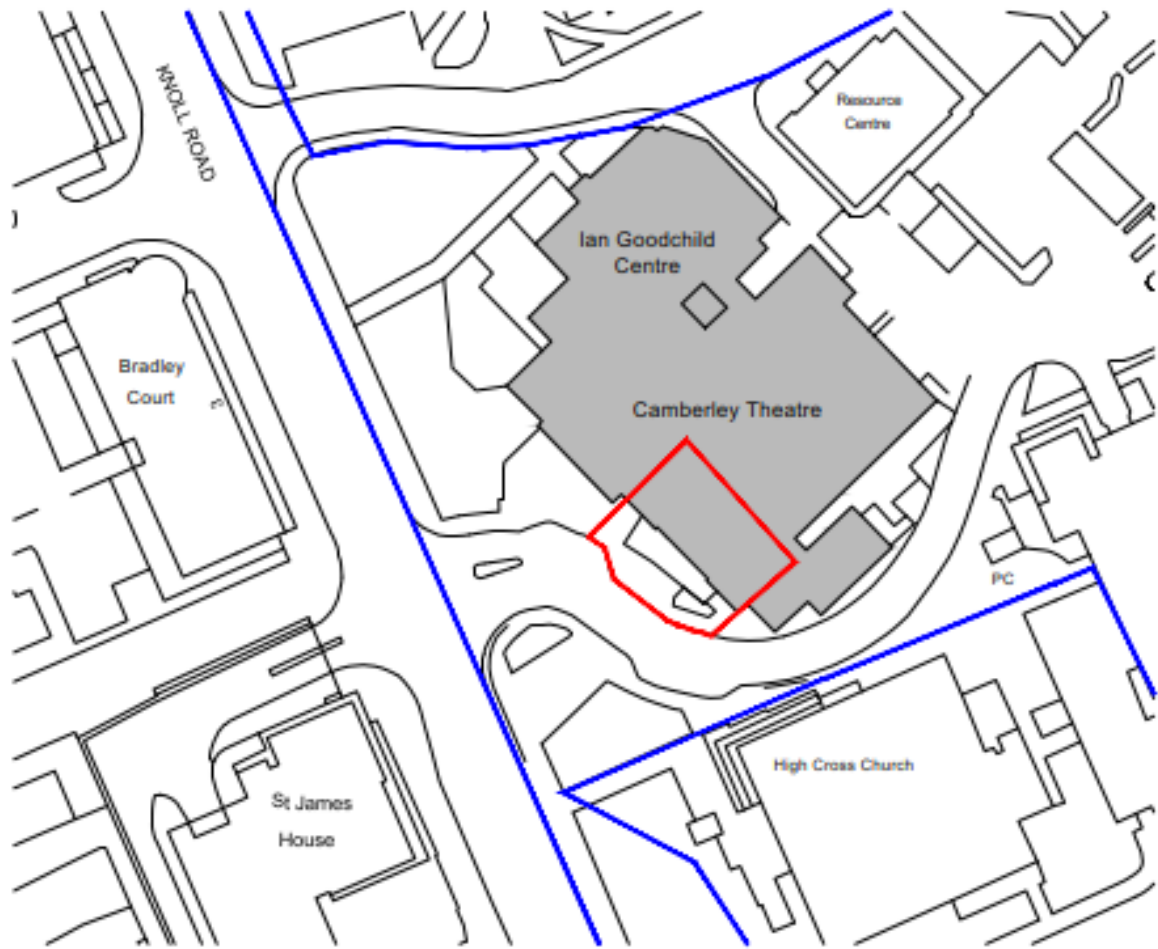

20/0461/FFU – THE CAMBERLEY THEATRE, KNOLL ROAD, CAMBERLEY

Location plan

Proposed Site Plan

Existing front elevation

Proposed front elevation

Proposed roof plan

Existing site photos

Front elevation

Facing High Cross Church

Facing Theatre Café/Ian Goodchild Centre

Knoll Road streetscene