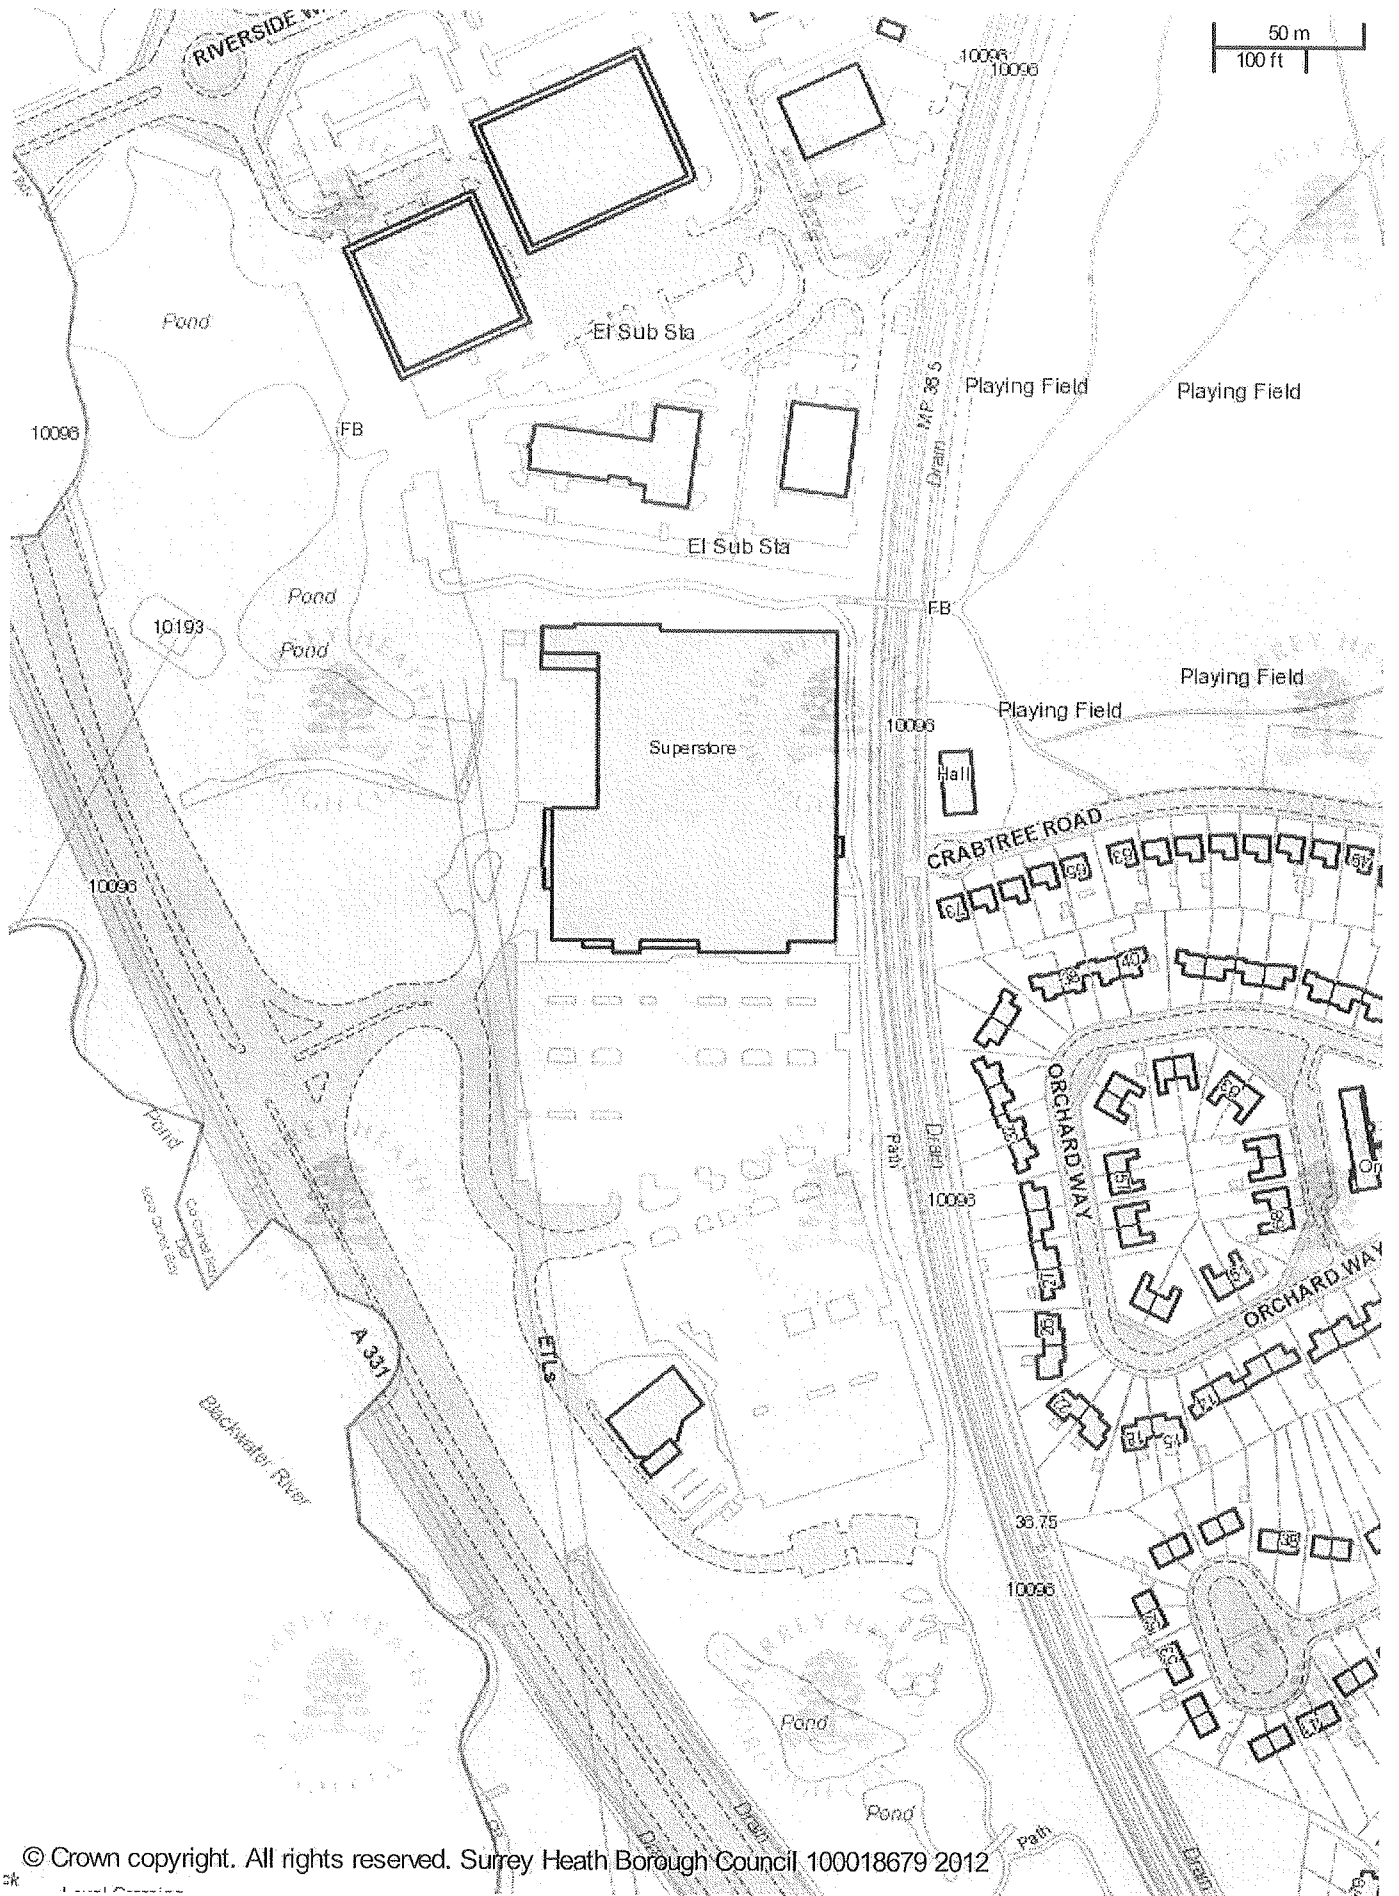

12/06/19 J STAINSBURY PLC, BLACKWATER VALLEY ROAD, CAMBERLEY

© Crown copyright. All rights reserved. Surrey Heath Borough Council 100018679 2012

iShare printing

Scale: 1:2500

Printed on: 13/11/2013 at 12:06 PM

Surrey Heath Borough Council  
Surrey Heath House  
Knoll Road  
Camberley  
GU15 3HD

12/0619 J SAINSBURY PLC, BLACKWATER VALLEY ROAD, CAMSERLEY

**Study Area**