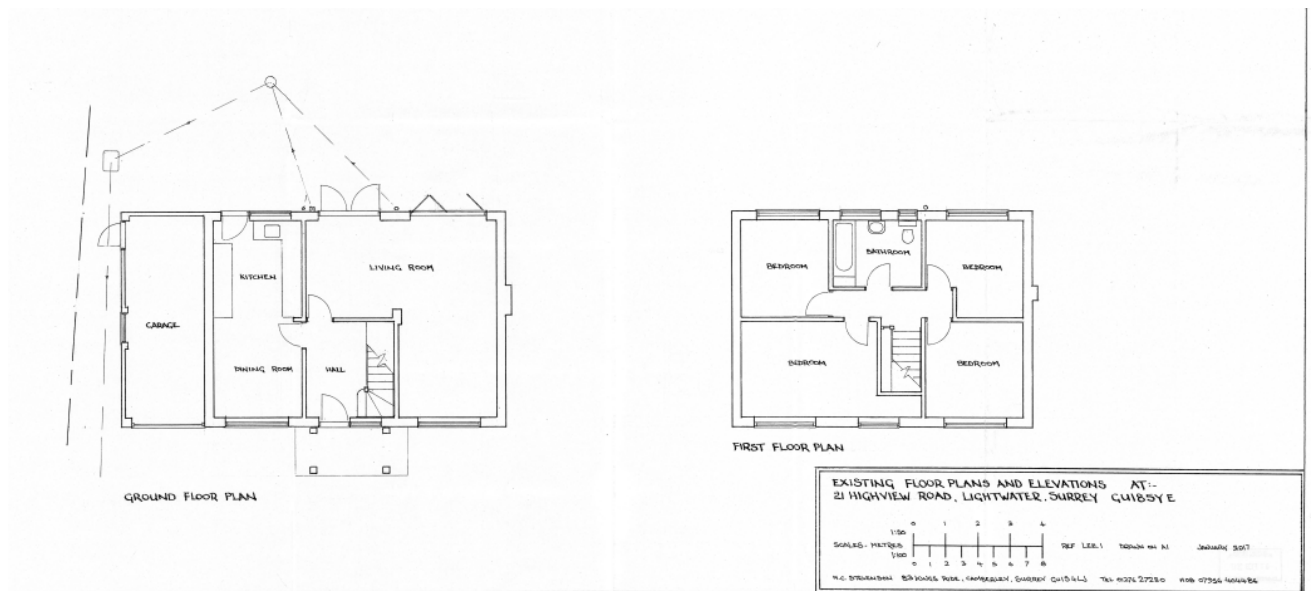

Location plan

Proposed elevations

Existing elevations

Proposed floor plans

Existing floor plans

17/0095 – 21 HIGH VIEW ROAD, LIGHTWATER GU18 5YE

Site photos

Streetscene

Front elevation

17/0095 – 21 HIGH VIEW ROAD, LIGHTWATER GU18 5YE

Rear elevation

Rear garden