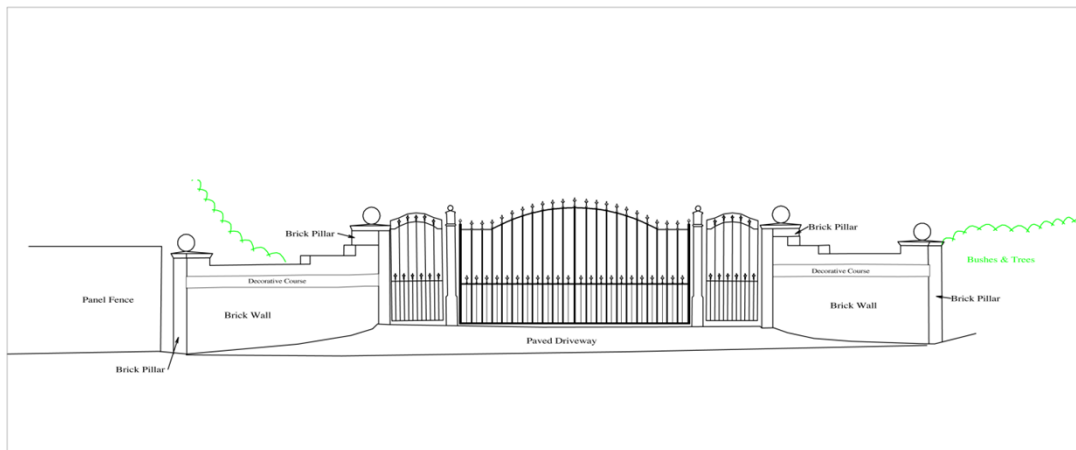

Elevations and plan