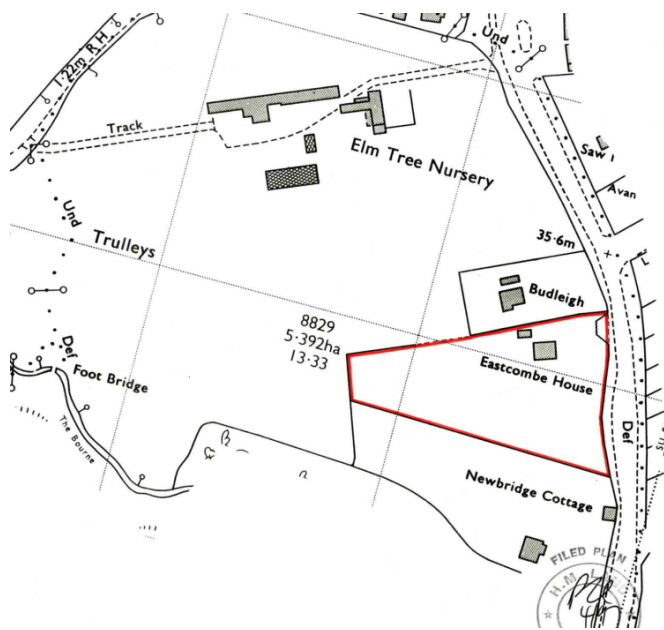

Location plan