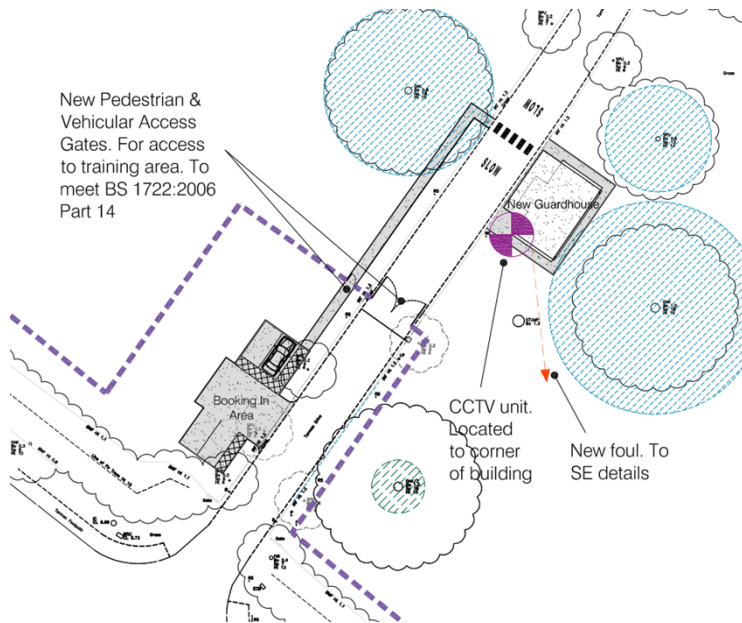

16/0693 – CADET TRAINING CENTRE FRIMLEY PARK, FRIMLEY ROAD, FRIMLEY, CAMBERLEY, GU16 7HD

Site plan

Proposed security building elevation

Proposed fence detail

16/0693 – CADET TRAINING CENTRE FRIMLEY PARK, FRIMLEY ROAD, FRIMLEY, CAMBERLEY, GU16 7HD

Proposed site plan of security building and entrance

Existing front view of entrance

Existing barrier and security building